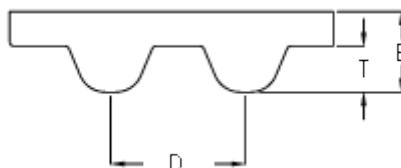

# Data Sheet

Article number: 602932750474

Description: Gates timing belt POWERGRIP®  
GTX 2200 8MX 30

## Measures

---

D (Pitch)	= 8
Height B mm	= 5.6
Height T mm	= 3.4
Length	= 2200
Number of teeth	= 275
Type	= 2200 8MX 30
Width	= 30